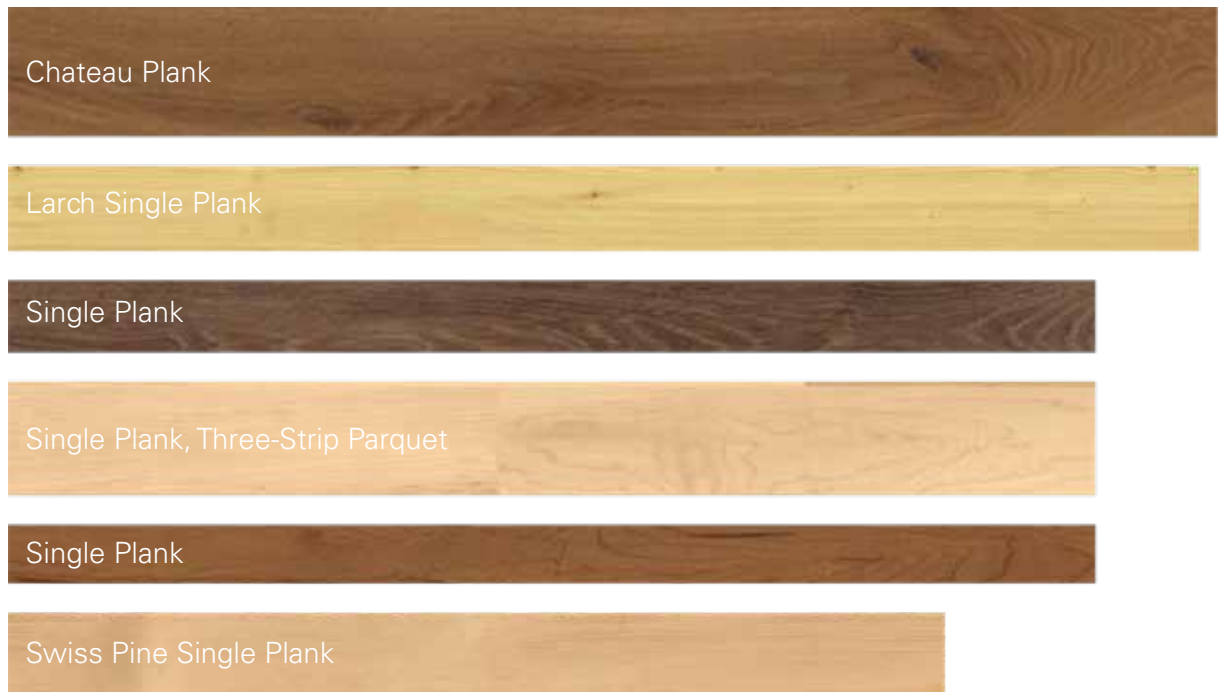

Plank Formats:

- **Oak Chateau Plank**
  2,425 x 250 x 13 mm
- **Larch Single Plank**
  2,415 x 182 x 13 mm
- **Oak, Canadian Maple, Beech, Ash, Walnut Single Plank**
  2,205 x 176 x 13 mm
- **Oak, Acacia, Maple (Canadian) Three-Strip Parquet**
- **Oak Single Plank**
  2,205 x 206 x 13 mm
- **Maple Single Plank**
  2,205 x 168 x 13 mm
- **Swiss Pine Single Plank**
  1,900 x 182 x 13 mm