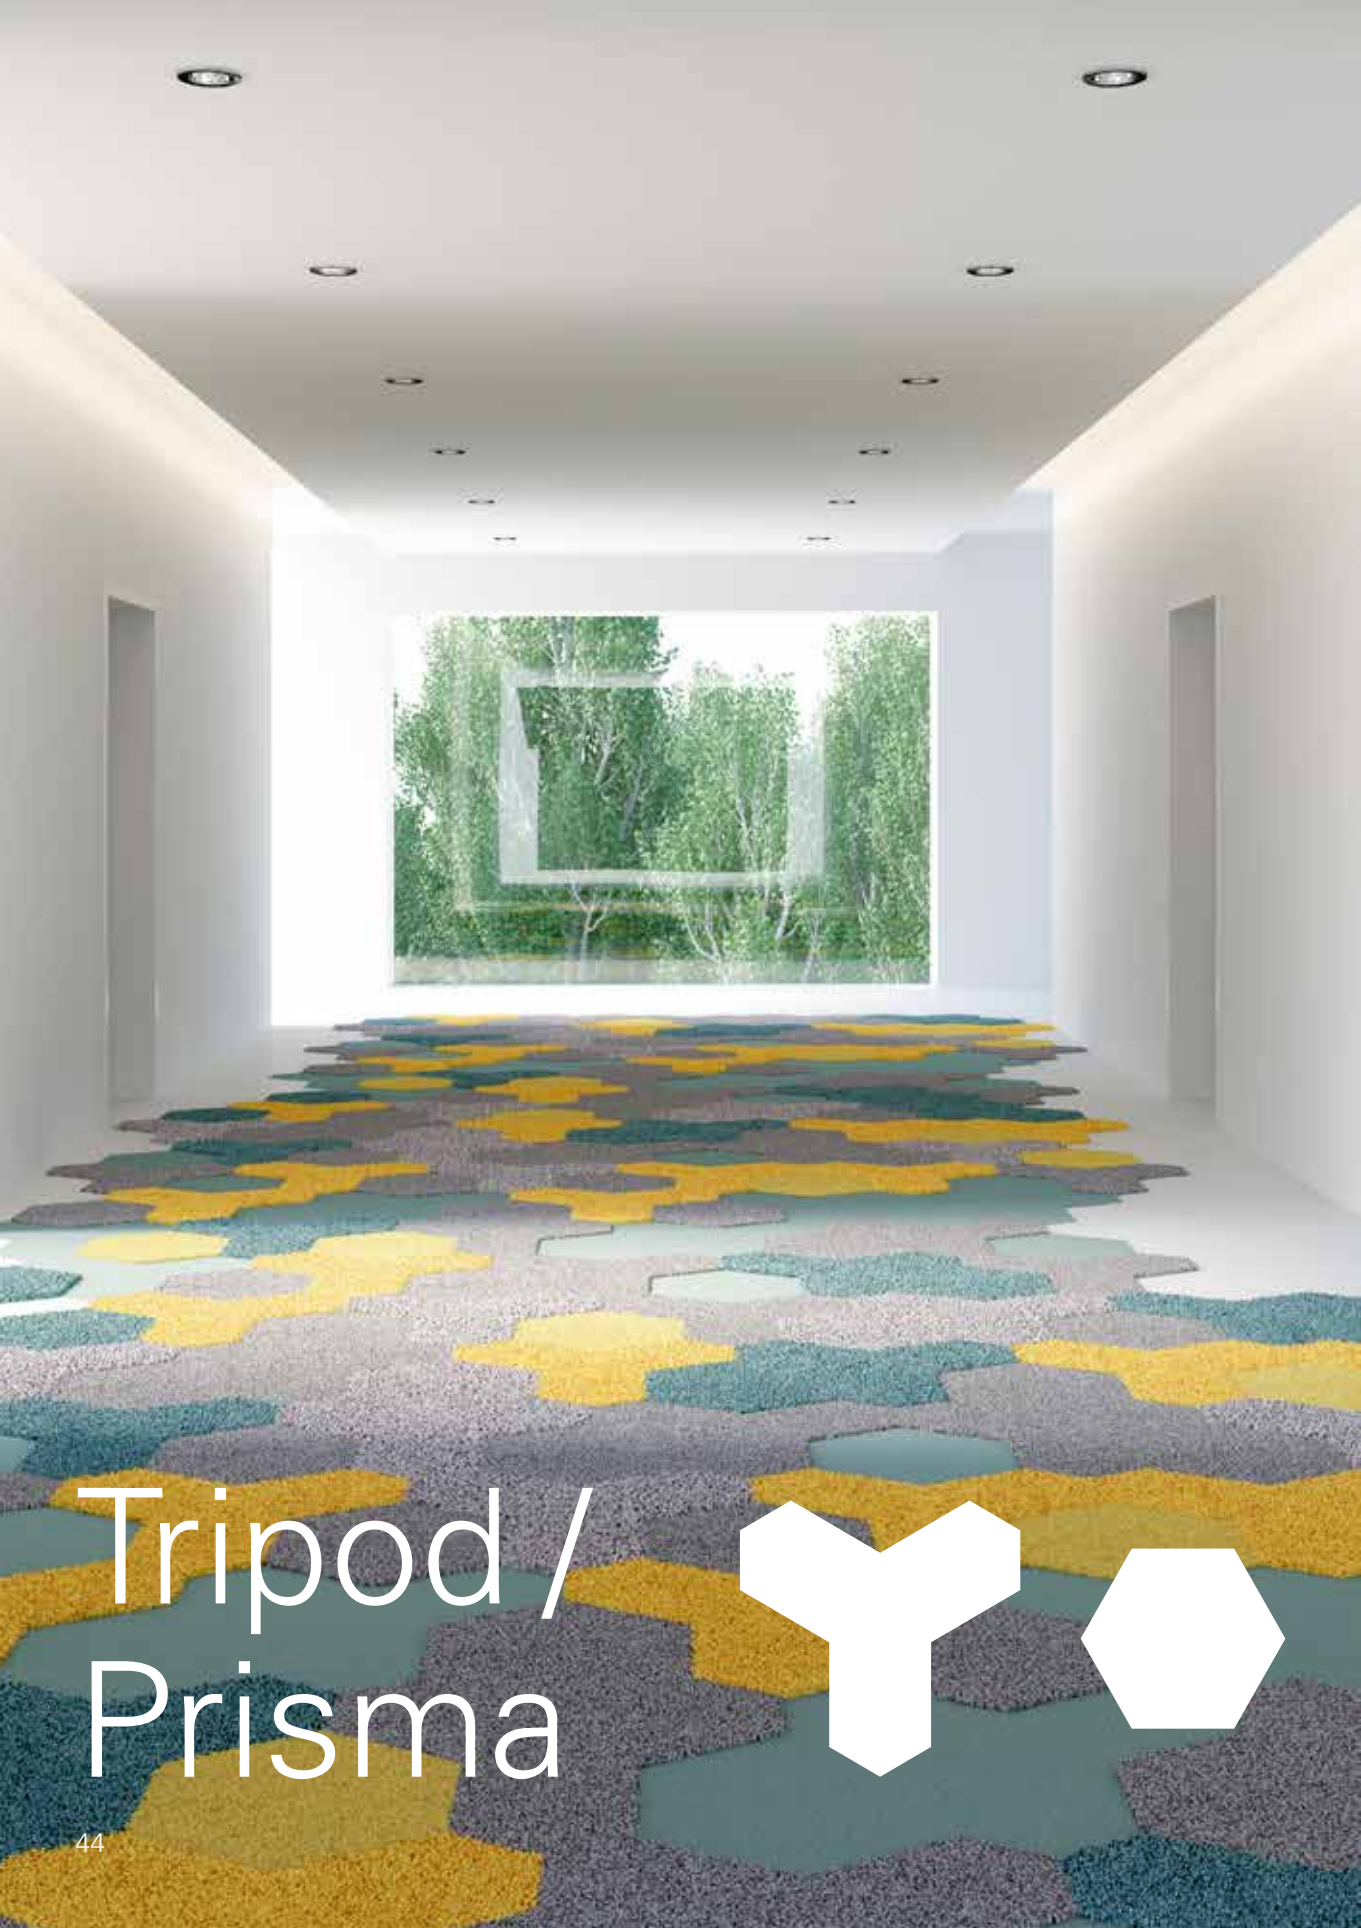

Tripod /
Prisma