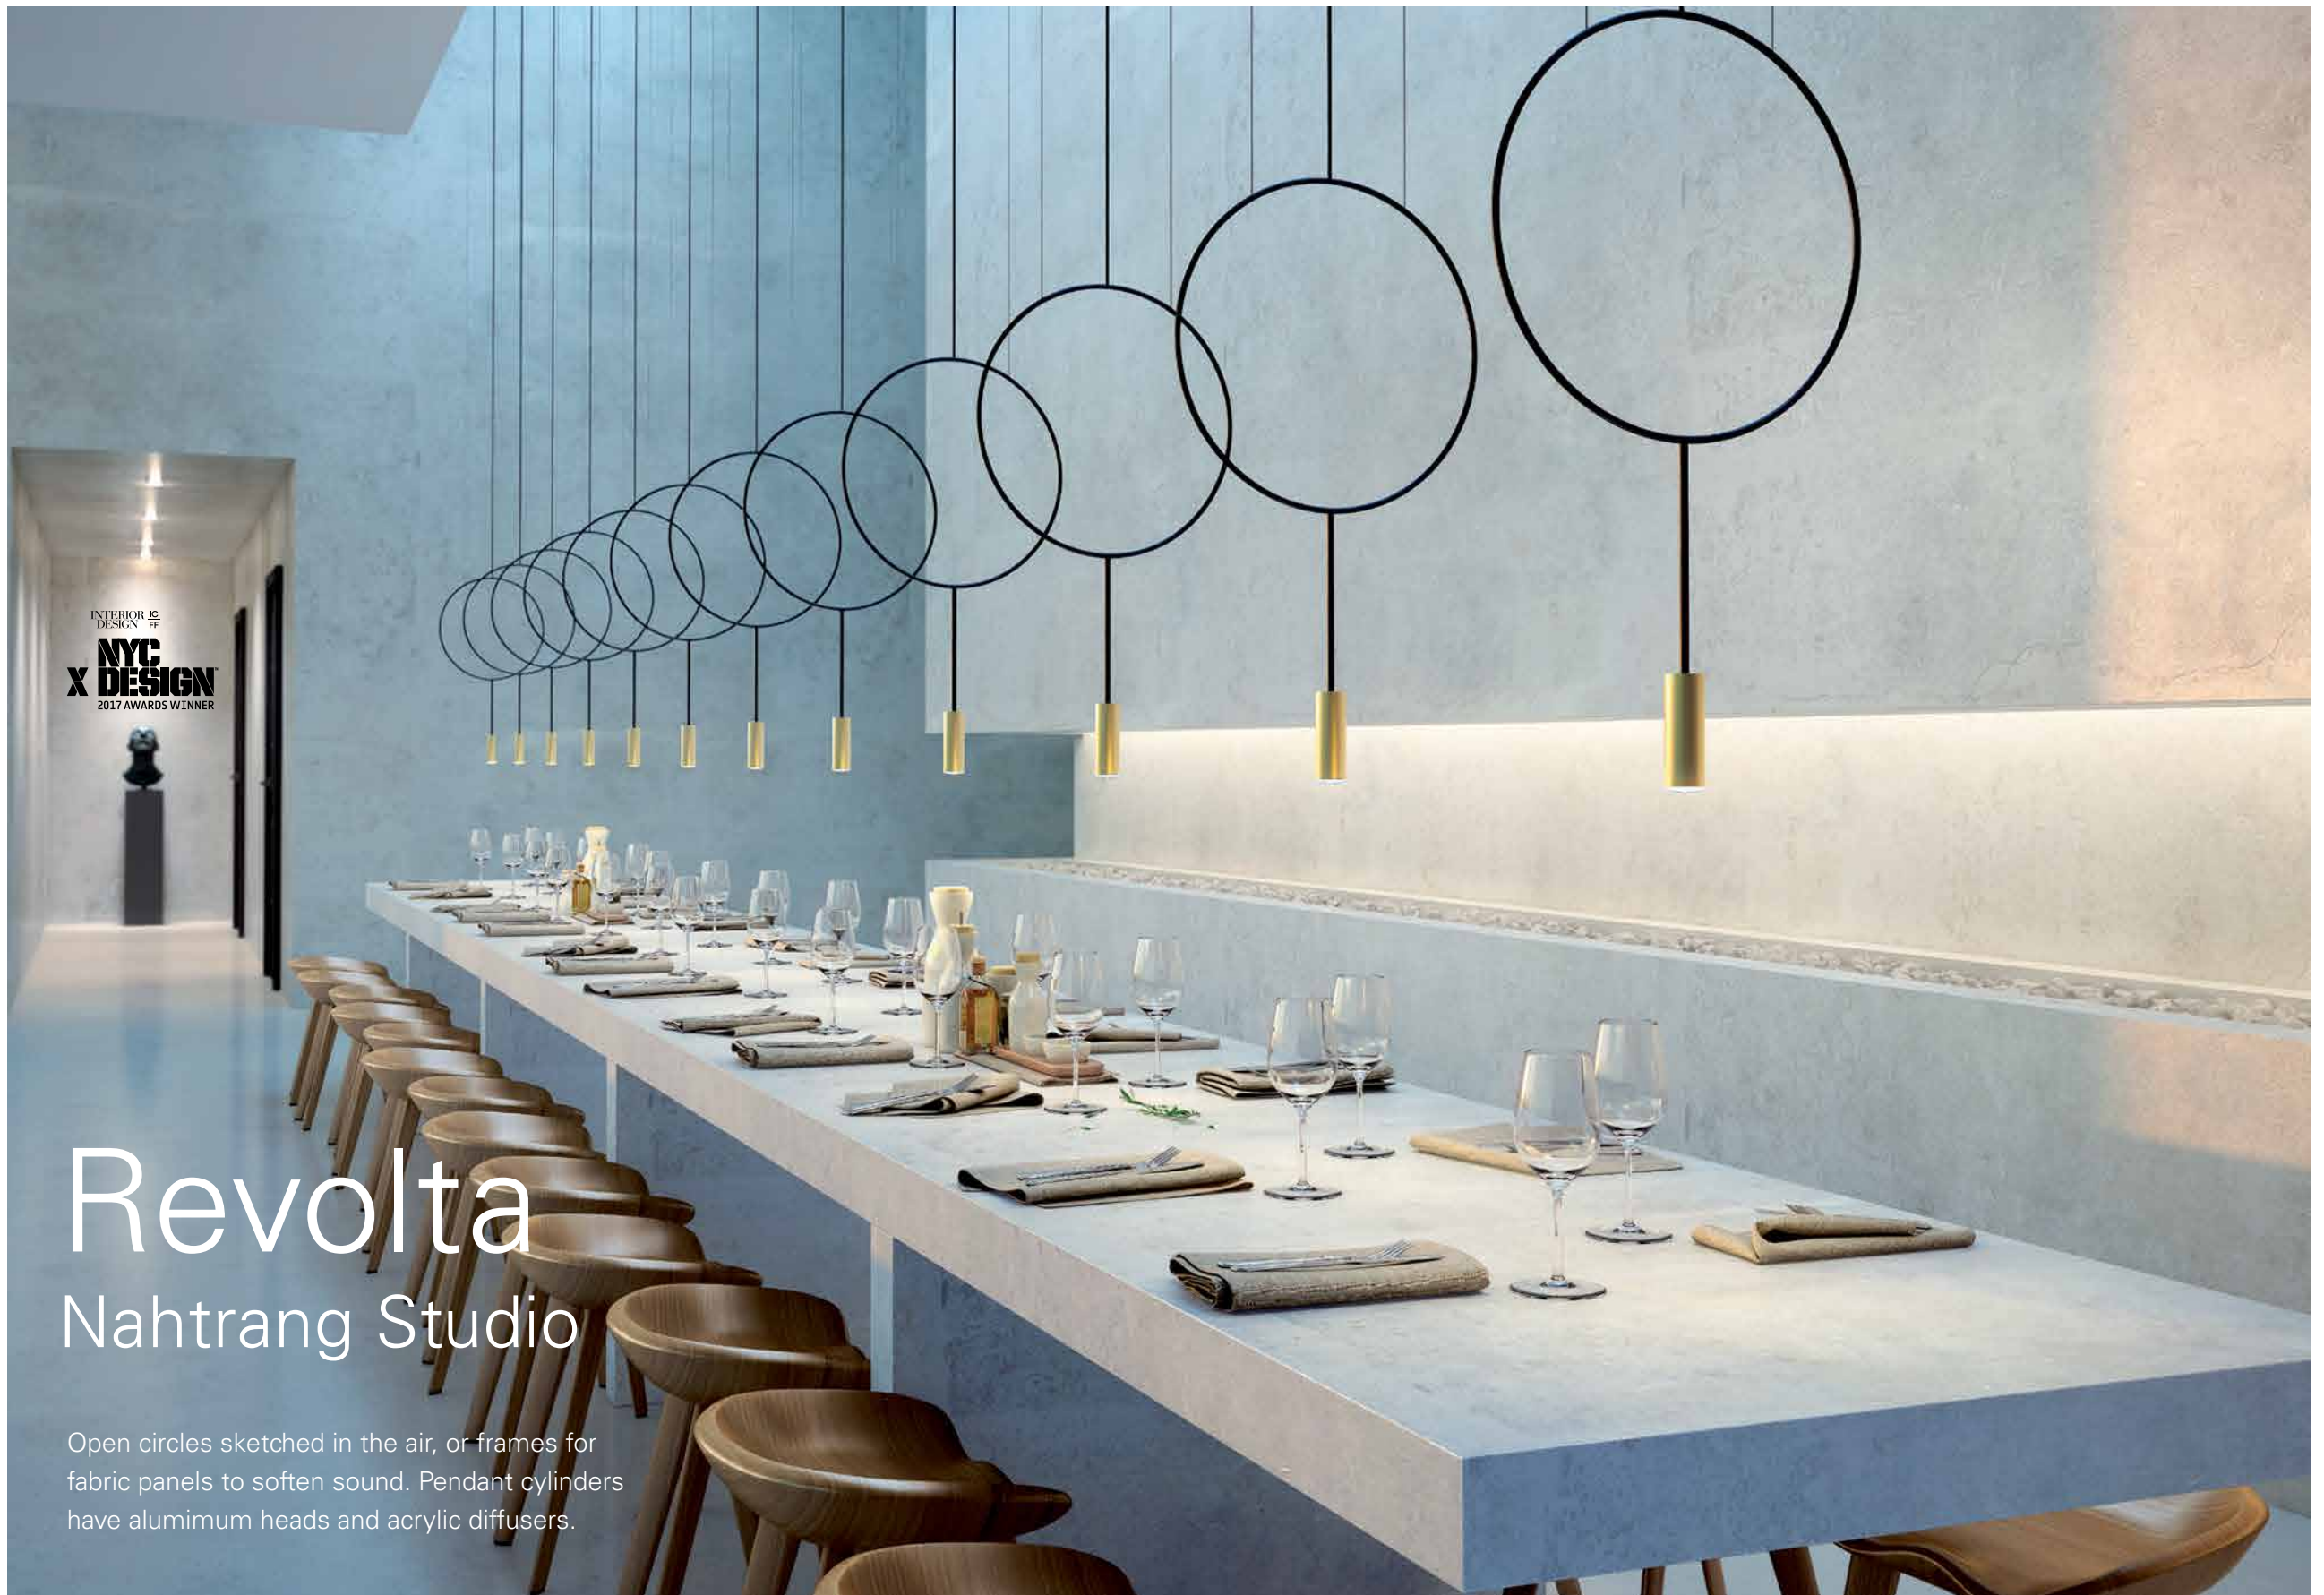

Bridge

Plate Finishes:

Toggle Finishes:

Garby

Porcelain, surface installation with pipe or cable Classic style rotary switches.

Estiluz

Asana

Oiko Design

Alfí

ESTUDI{H}AC

Flow

ESTUDI RIBAUDÍ

INTERIOR DESIGN
NYC DESIGN
2017 AWARDS WINNER

Revolta

Nahtrang Studio

Open circles sketched in the air, or frames for fabric panels to soften sound. Pendant cylinders have aluminum heads and acrylic diffusers.